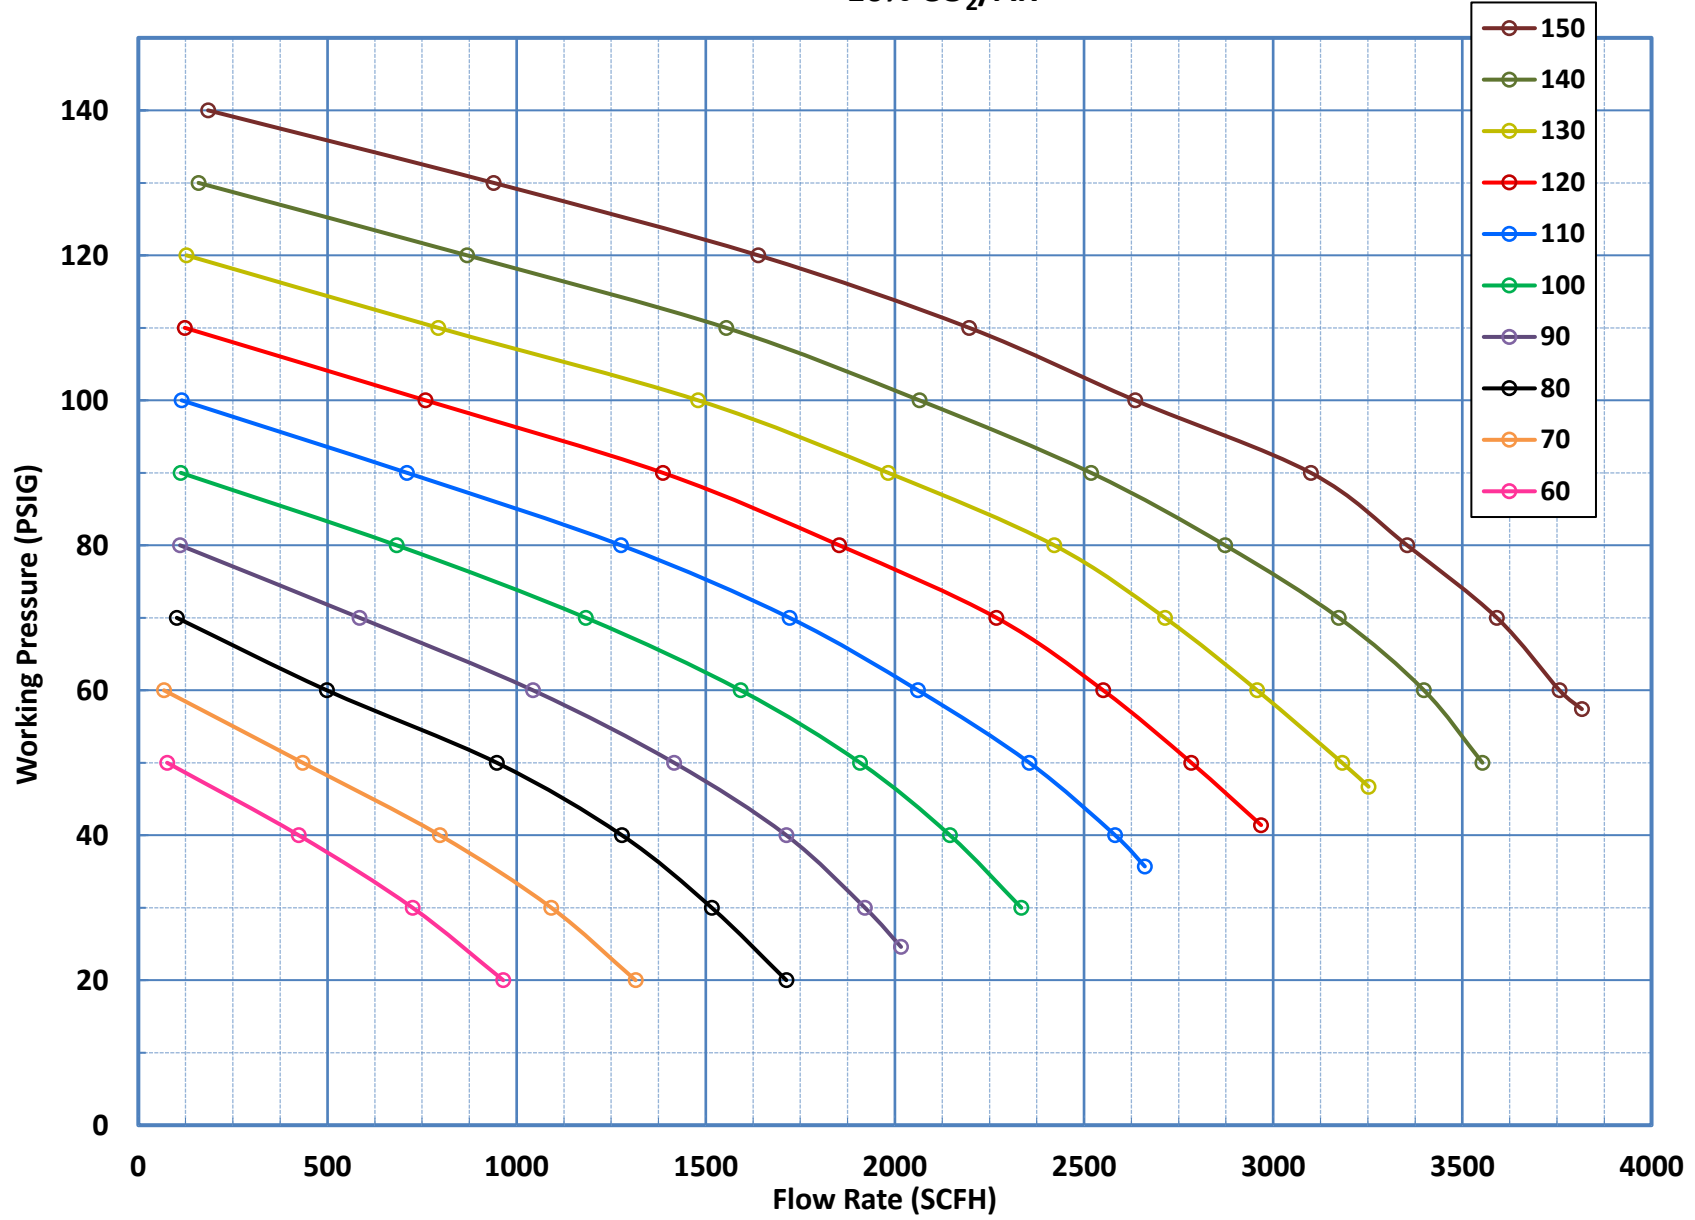

Trumix® 4000
10% CO₂/AR

Inlet Pressures

Trumix® 4000
25% CO₂/AR